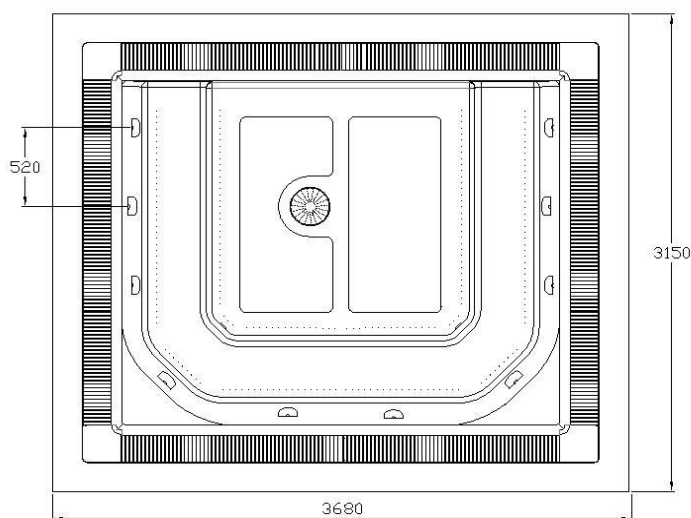

Picture: Infinity custom -spa pool