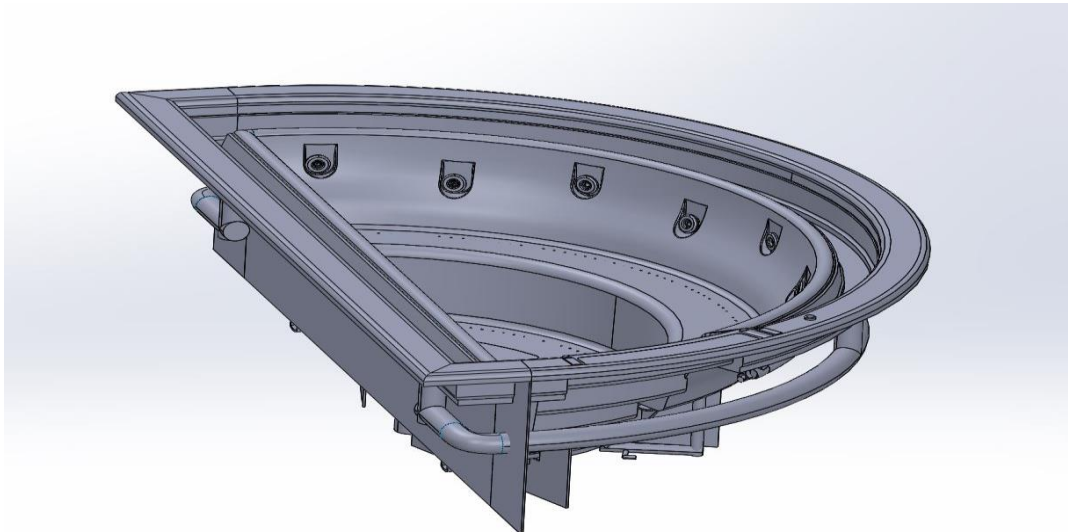

**Telephone**  
+358 (0)40 5090454

Picture: Half round spa pool

**Pointman Oy can design a completely unique spa pool to suit the customer's needs. All you need to do to get the project started is a preliminary sketch. The most common custom pools are therapy pools, multipurpose and specialty pools and cold water pools.**