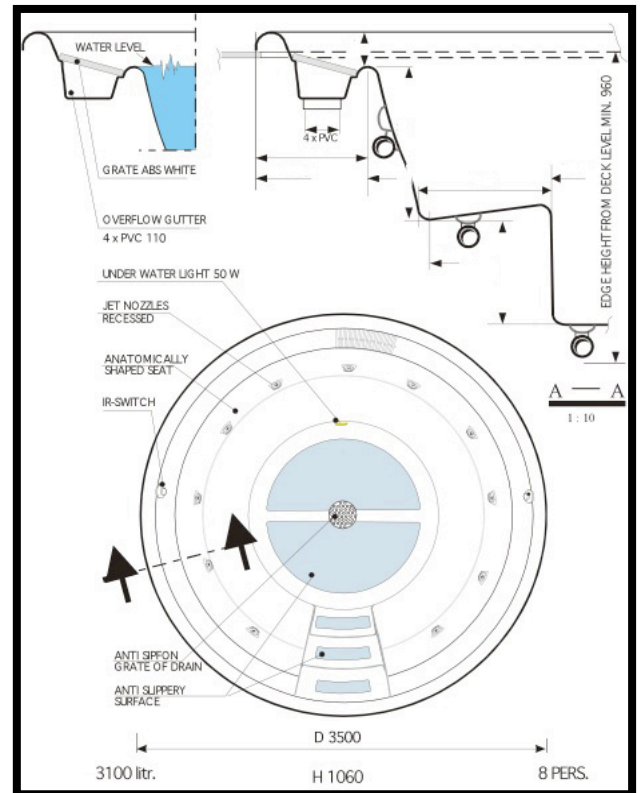

Queen 29

Caribbean 35

Ocean 44

POOL MODEL	QUEEN 29	CARIBBEAN 35	OCEAN 44
Diameter(mm)	2900	3500	4400
Number of persons	6-8	10-12	18-20

Surface material:
 Gelcoat/fibreglass.

Possibility to have the outer border(the upper part of the water surface), tiled from mosaic plates.

Example of mounted Ocean 44.
D 4,4m 18-20 persons
Kaisankoti Spa, Espoo, Finland.

Example of mounted Ocean 44.
Outer part of the pool tiled with mosaic plates.
Kaisankoti Spa, Espoo, Finland.

Example of Ocean 44 in Porvoo
Indoor swim center, Porvoo, Finland.
D 4,4m 18-20 persons.
Option: yellow cover panels.