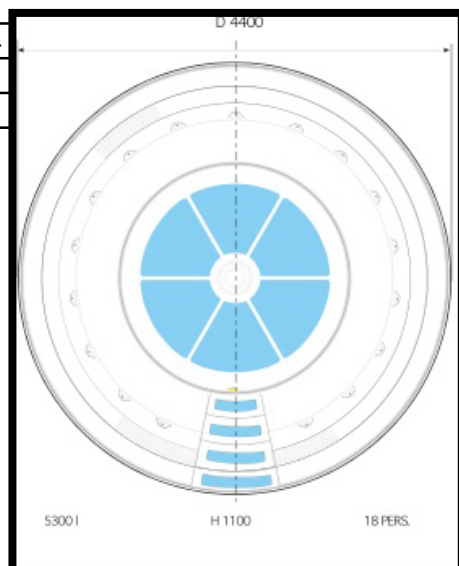

Queen 29

Caribbean 35

Ocean 44

POOL MODEL	QUEEN 29	CARIBBEAN 35	OCEAN 44
Diameter(mm)	2900	3500	4400
Number of persons	6-8	10-12	18-20

Surface material:
 Gelcoat/fibreglass.

Possibility to have the outer border(the upper part of the water surface), tiled from mosaic plates.

Example of mounted Ocean 44.
D 4,4m 18-20 persons
Kaisankoti Spa, Espoo, Finland.

Example of mounted Ocean 44.
Outer part of the pool tiled with mosaic plates.
Kaisankoti Spa, Espoo, Finland.

Example of Ocean 44 in Porvoo
Indoor swim center, Porvoo, Finland.
D 4,4m 18-20 persons.
Option: yellow cover panels.