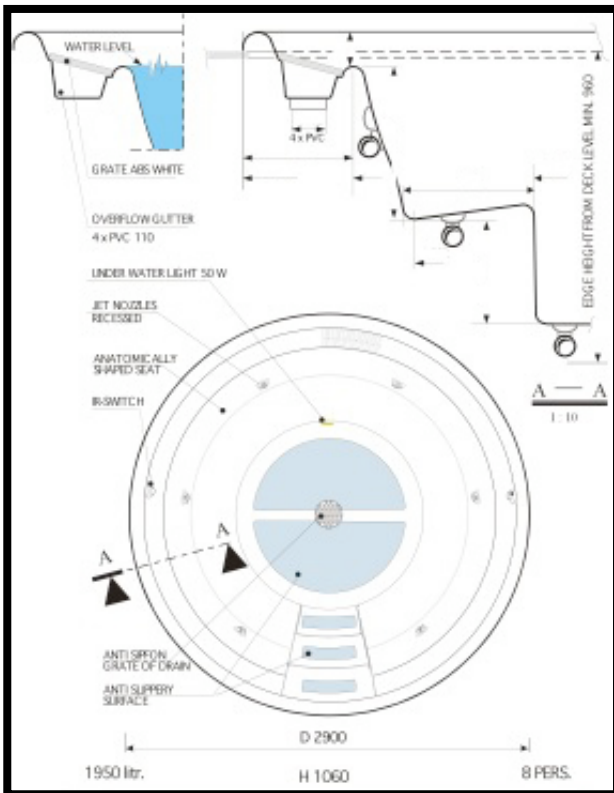

Queen 29

Caribbean 35

Ocean 44

POOL MODEL	QUEEN 29	CARIBBEAN 35	OCEAN 44
Diameter(mm)	2900	3500	4400
Number of persons	6-8	10-12	18-20

Surface material:
 Gelcoat/fibreglass.

Possibility to have the outer border(the upper part of the water surface), tiled from mosaic plates.

Example of mounted Ocean 44.
D 4,4m 18-20 persons
Kaisankoti Spa, Espoo, Finland.

Example of mounted Ocean 44.
Outer part of the pool tiled with mosaic plates.
Kaisankoti Spa, Espoo, Finland.

Example of Ocean 44 in Porvoo
Indoor swim center, Porvoo, Finland.
D 4,4m 18-20 persons.
Option: yellow cover panels.